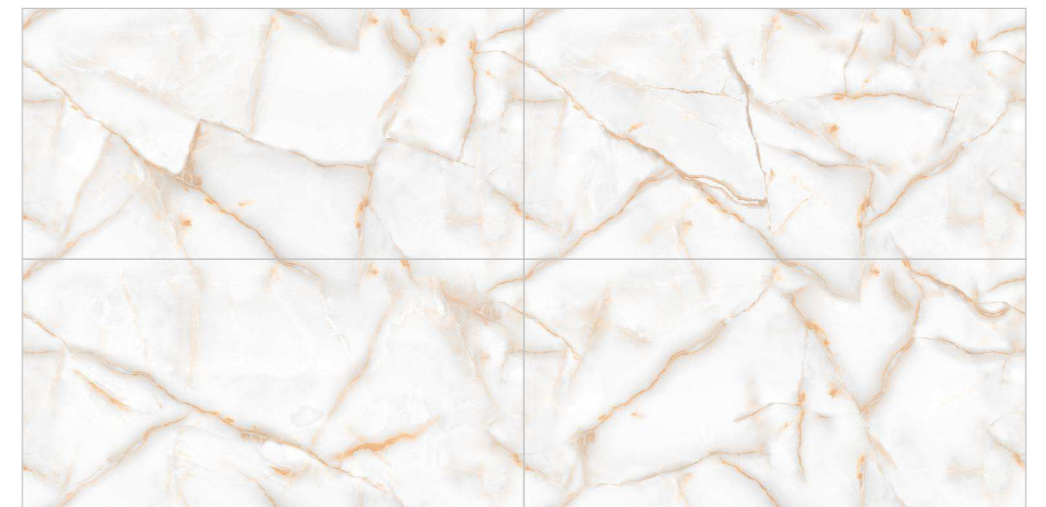

ENDMATCH POSSIBILITY : 2