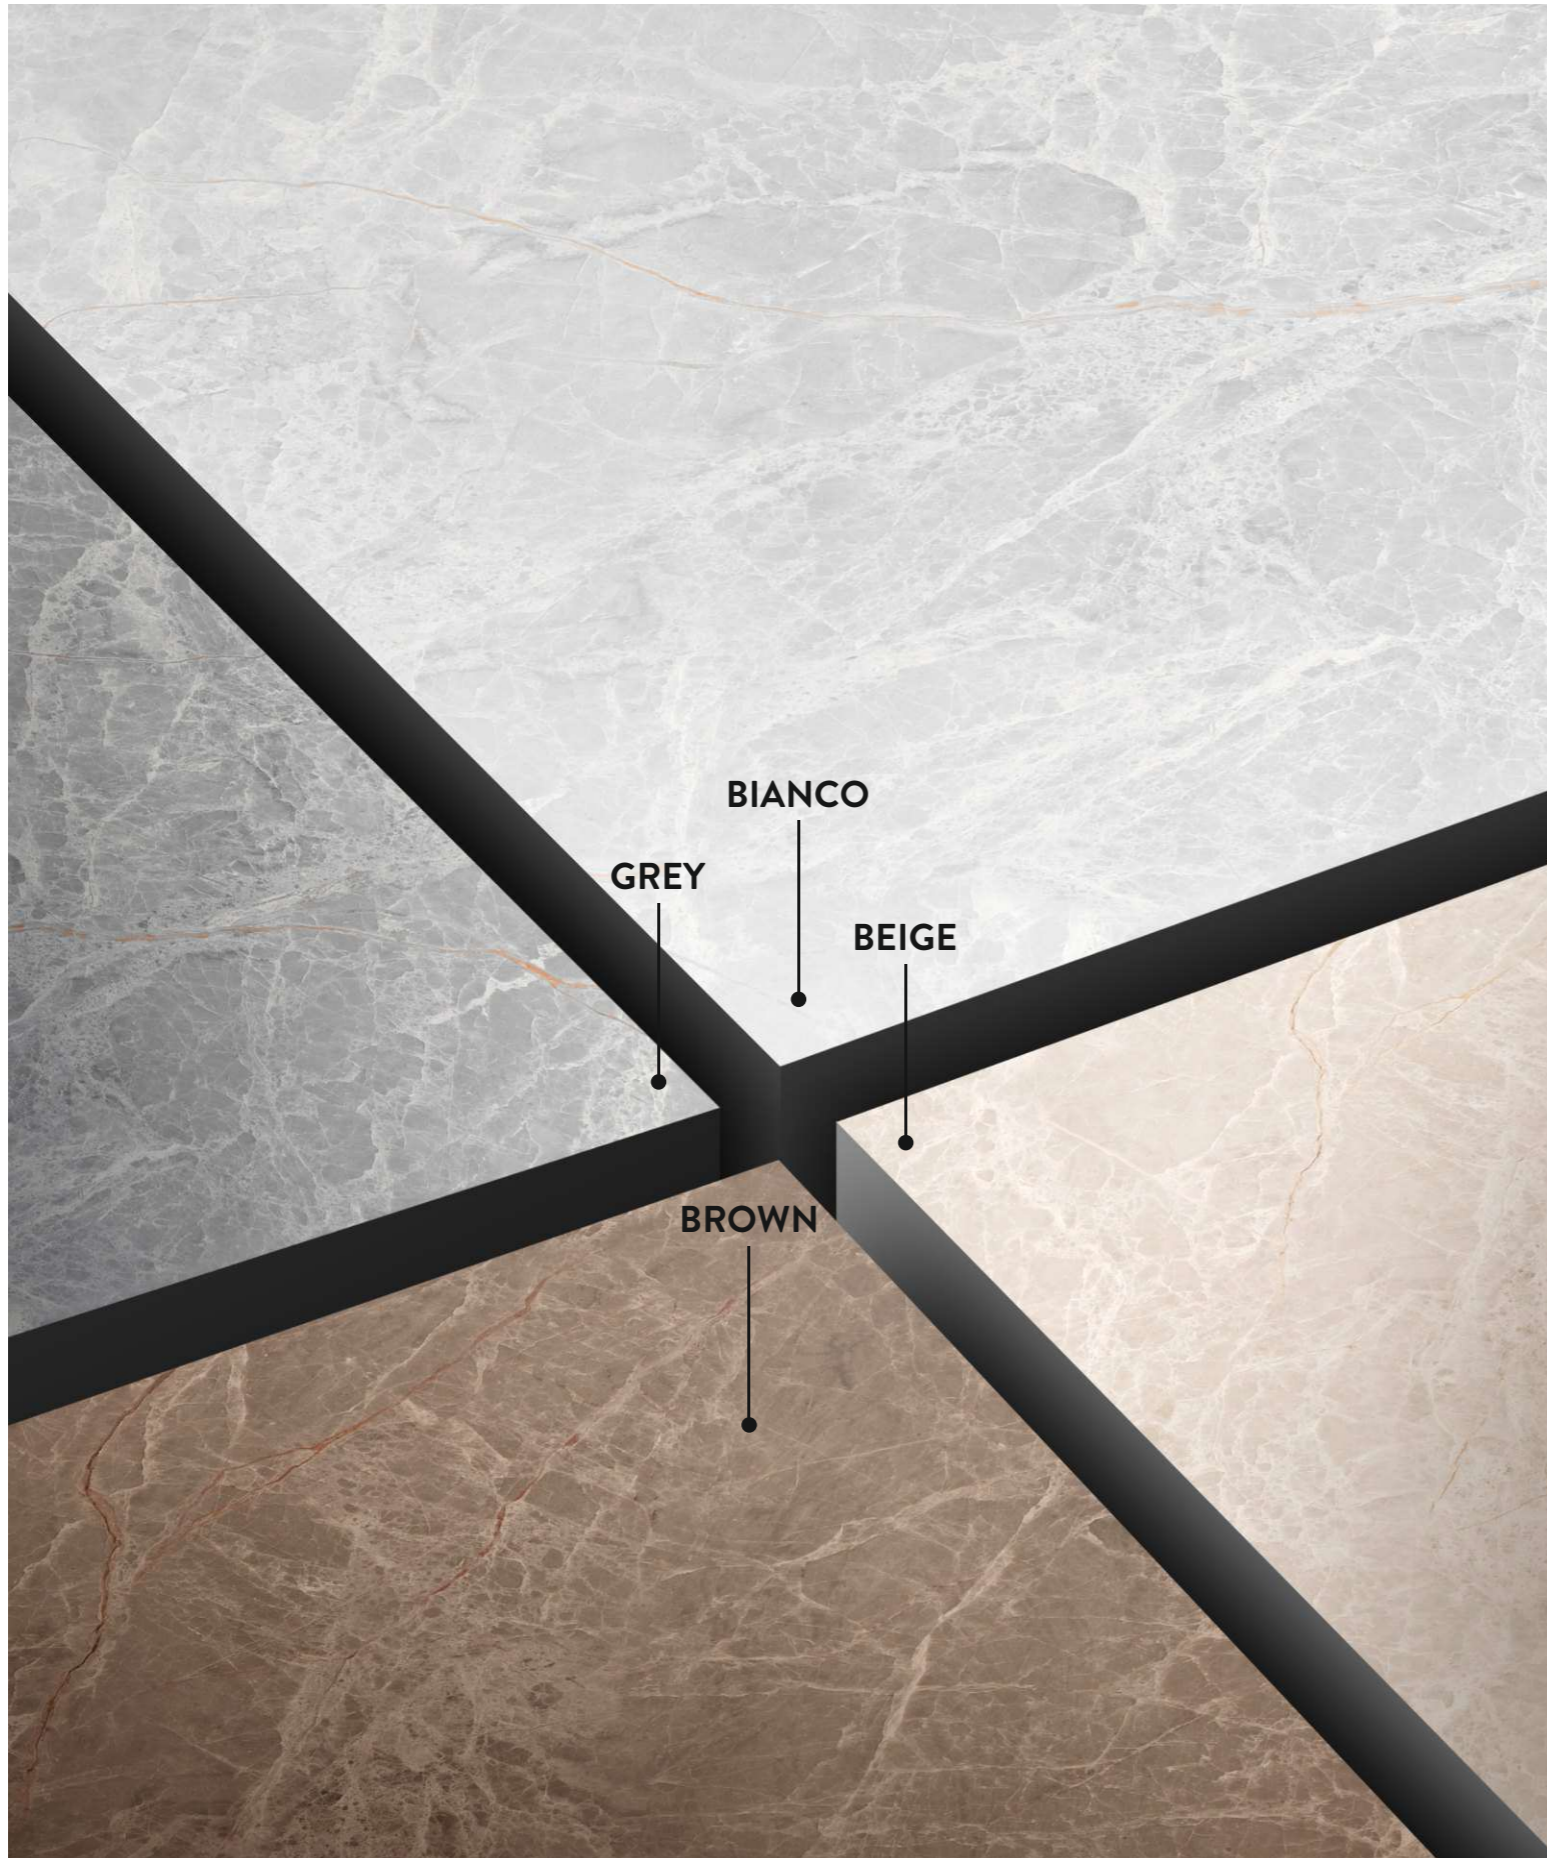

FOUR COLORS TO ENJOY INFINITY UNDER FOOT

TESSELATE is the result of the combination of earth and fire. SAANS provides a number of different colors for the same item, to create a pleasant aesthetic variability when fixed. Creativity is an energy that needs to be nourished and enhanced, always. SAANS – TESSELATE Endless collection is the guideline for a passionate research creativity. A synergy between ideas and craftsmanship creates new symmetrical design with SAANS tile collections.