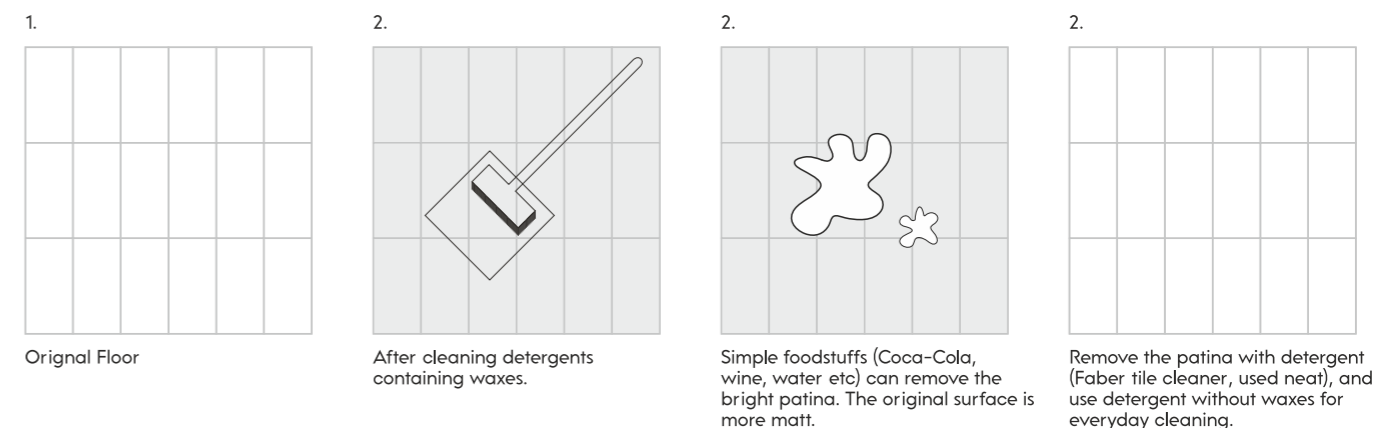

SPECIAL MAINTENANCE

REMOVING GLOSSY GLAZE

Standard detergents that are available in the market sometimes contain waxes or polish additives that, wash after wash, deposit **glossy glaze** on the floor and causes annoying marks. These types of glazes can also settle on some joint grouts. When simply types of foods such as Coke, wine, water, etc., fall on the floor, they remove this type of glossy glaze and restore the **original appearance** of the tiles (a more opaque look).

In the middle of the shinier floor, the areas without wax appear as opaque marks, but they are actually the only clean parts of the floor. In these cases, the following must be done:

1. First of all, remove the glossy glaze from the entire floor (see table below);
2. Then, for daily cleaning, use neutral detergents that do not contain wax or polishing glaze

NEVER USE: Waxing and impregnating agents - Acid or alkaline detergents - Abrasive pastes - Abrasive brushes or sponges.

RESIDUES TO BE REMOVED	TYPE OF DETERGENT	DETERGENT NAMES
glossy glaze	weak acidulous	tile cleaner pure (*)

(*) Do not follow the instructions on the package, just apply the pure detergent, leave it on for 5-10 minutes, rub it with soft pads (white, yellow) and rinse it thoroughly with water. Do not use wax on **SAANS VITRIFIED**.

CLEANING "AFTER THE INSTALLATION"

1. Cleaning "after the installation" helps remove residues of grout-joints, cement and lime. This is obligatory at the end of the installation, for glazed tiles and unglazed tiles.
  2. If the cleaning "after the installation" is not carried out properly or if is not carried out at all, is often a cause of marks that prevent the floor from being clean even if a good daily cleaning is performed.
  3. Whenever is possible, especially for medium to large surfaces, it is advisable to use a single-brush machine with soft disks (white or beige).
  4. cleaning cement-based grouts mixed with water.
2. It is carried out with specific detergents based with buffered and diluted acids. The table below shows some of these detergents, which are easily available in the market.

INSTRUCTIONS ON HOW TO CLEAN "AFTER THE INSTALLATION"

1. Clean 4-5 days after the grouting (the grout must be hardened); do not wait over 10 days. In addition to this period, the cleaning can become very laborious.
2. Moisten the floor with water before cleaning. This way the groutings are soaked with water and the contact with detergents is reduced.
3. Let the detergents operate for limited periods, hence rinse out with water as soon as possible.
4. It must not be carried out if the tiled surfaces are very hot (i.e. exposed to the sun during very warm days); this must be avoided as the action of aggressive chemicals become very harsh. On the summer, proceed with the operation during the coolest period of the day.
5. Make sure to always perform a precautionary test before using the product (on a tile that is not laid), especially for Lapped or Polished products.
6. cleaning for epoxy, bi-component and reagent grouts In these cases the removal must be carried out immediately and carefully following the recommendations of the manufacturers, as these grout harden very fastly, even in a few minutes. Please carefully follow the cleaning mode specified by the manufacturer of the grout used; verify its effectiveness (backlight also) with a preliminary cleaning test before grouting the entire floor/wall.
7. "Antislip" tiles that are made with rough and/or textured surfaces must be cleaned very laboriously. Therefore, it is advisable to clean "after the installation", quickly and thoroughly, using a single-brush machine with disks white and beige.