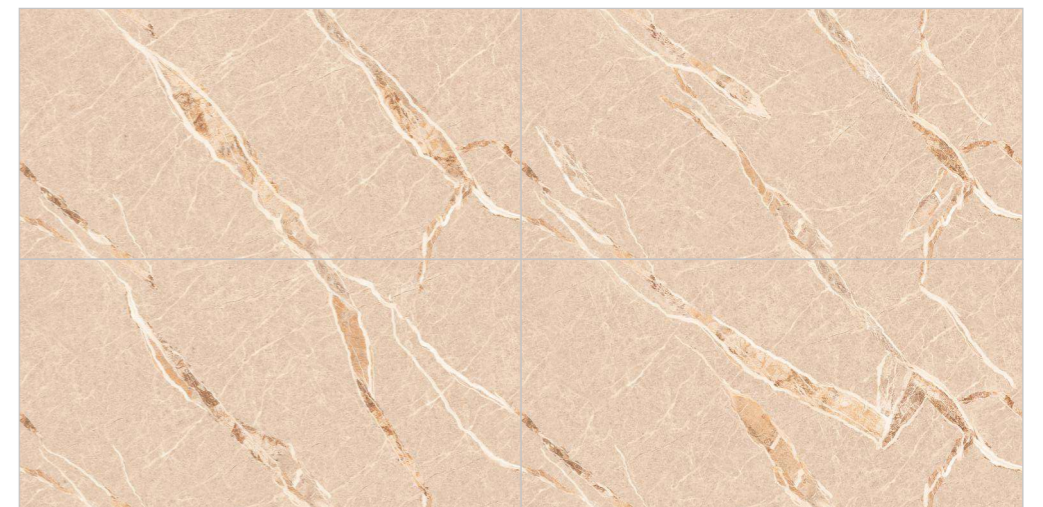

CREMA

BROWN

FORMATOS
600X1200MM
60X120CM
24"X48"
2'X4'

TECHNICAL CHARACTERISTICS :

ENDMATCH POSSIBILITY : 1

ENDMATCH POSSIBILITY : 2

Wall : Amaranto Brown
Floor : Amaranto Brown

Tesselate
Infinite Sensation