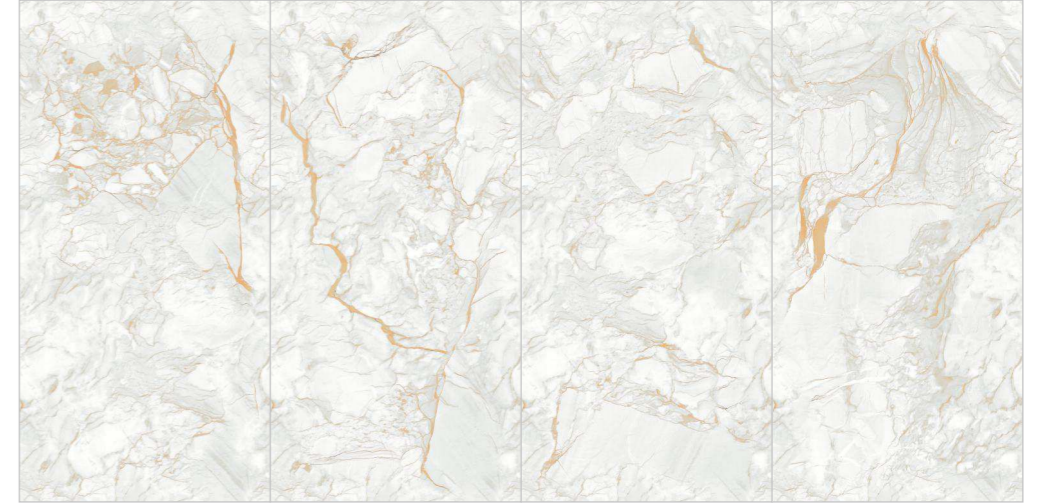

COMPOSITION 4PCS

ENDMATCH POSSIBILITY : 1