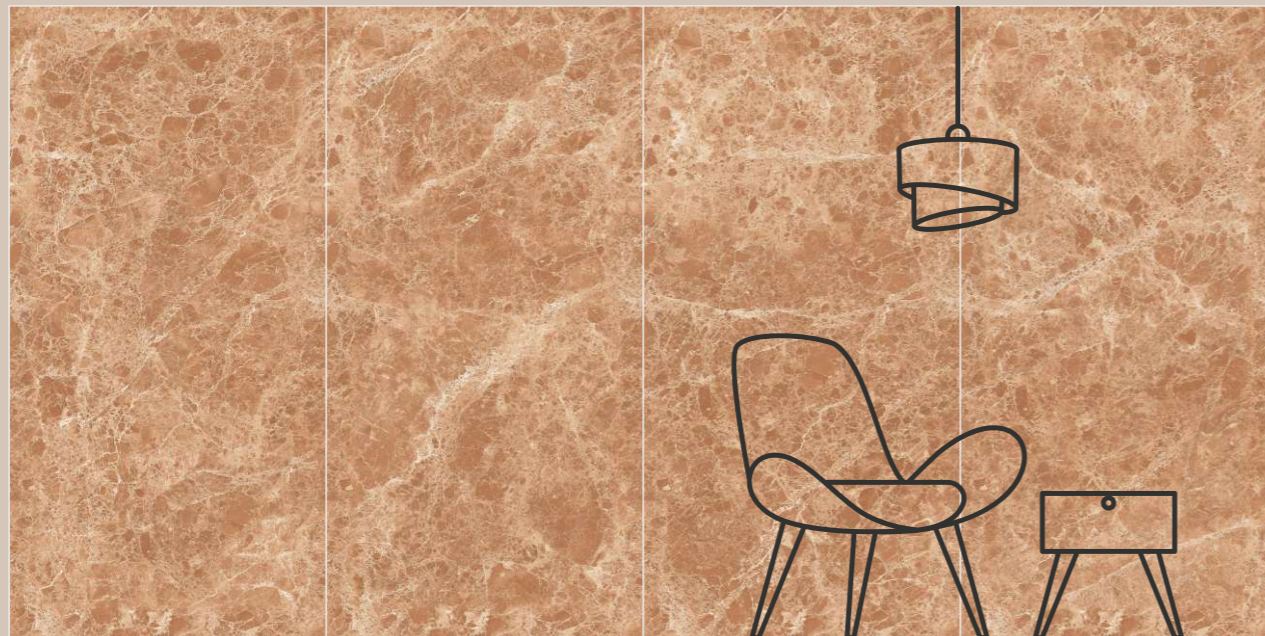

FORMATOS

600x1200mm

24"x48"

2'x4'

MEDLEY
Infinite Sensation

THE ENDLESS ELEGANCE

Introducing our extraordinary ceramic tiles, where artistry meets innovation. Each set of our tiles comprises four unique, random pieces, meticulously designed so that the veins flow seamlessly from one tile to the next. When installed, these tiles create a mesmerizing, continuous marble pattern where grout lines virtually disappear. It's more than just a floor; it's an endless work of art that effortlessly transforms your space, adding a touch of elegance and sophistication that's unparalleled. Experience the magic of our tiles, where beauty, creativity, and sophistication converge to redefine your floors.