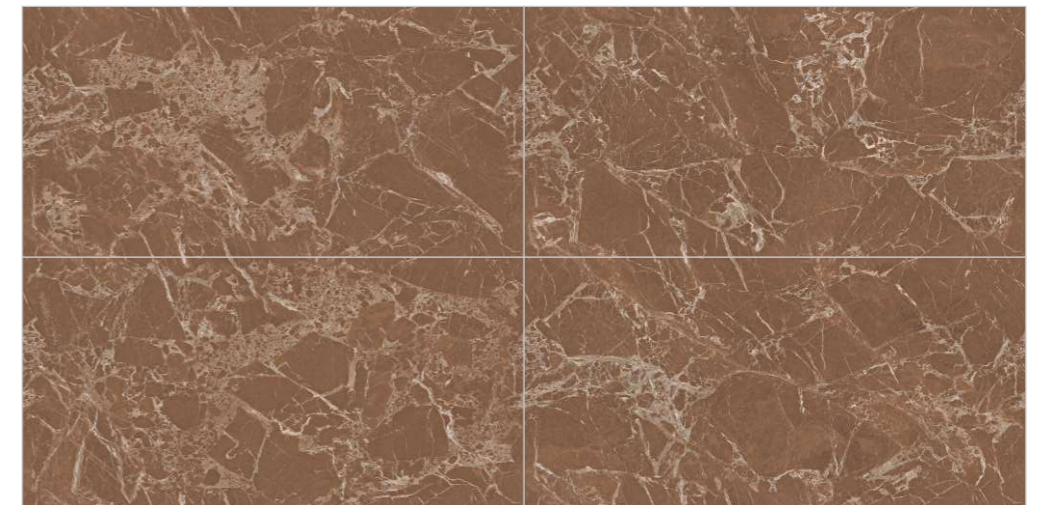

COLORS & SIZE

COMPOSITION 4PCS

ENDMATCH POSSIBILITY : 1

SILVER

BROWN

FORMATOS
600X1200MM
60X120CM
24"X48"
2'X4'

TECHNICAL CHARACTERISTICS :

ENDMATCH POSSIBILITY : 2