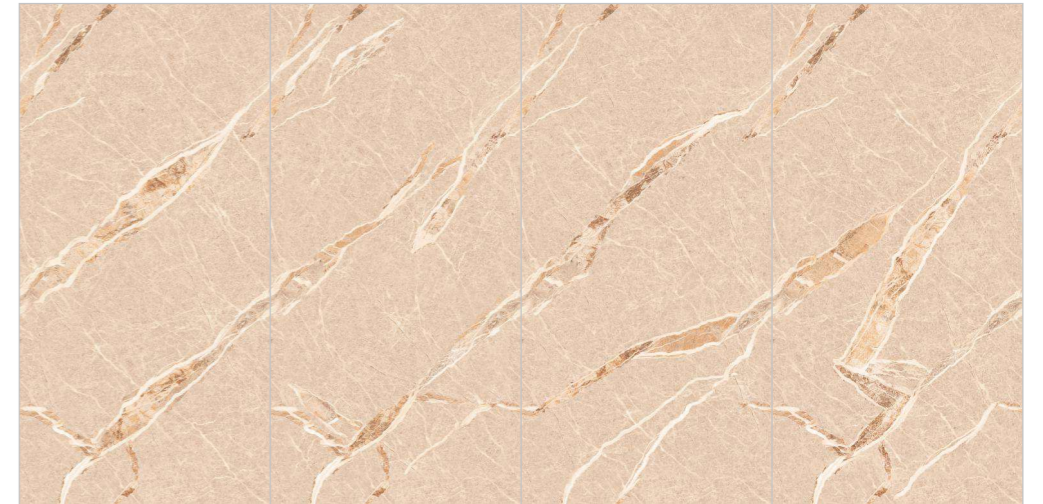

CREMA

BROWN

FORMATOS
600X1200MM
60X120CM
24"X48"
2'X4'

TECHNICAL CHARACTERISTICS :

ENDMATCH POSSIBILITY : 1

ENDMATCH POSSIBILITY : 2

Wall : Amaranto Brown
Floor : Amaranto Brown

Tesselate
Infinite Sensation