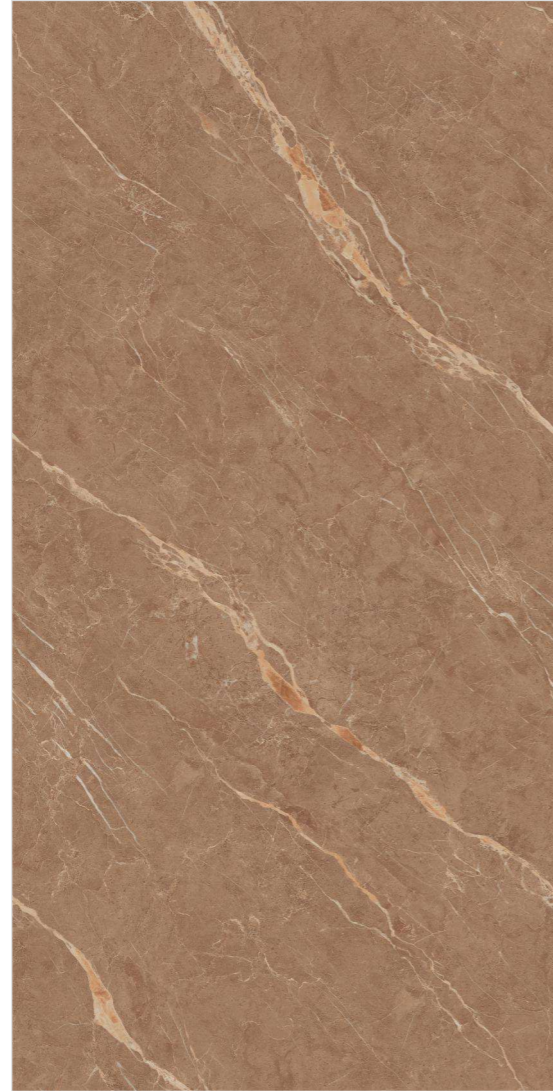

TECHNICAL CHARACTERISTICS :

ENDMATCH POSSIBILITY : 1

ENDMATCH POSSIBILITY : 2

Wall : Elegant Brown
Floor : Elegant Brown

Tesselate
Infinite Sensation

COLORS & SIZE

COMPOSITION 4PCS

ENDMATCH POSSIBILITY : 1