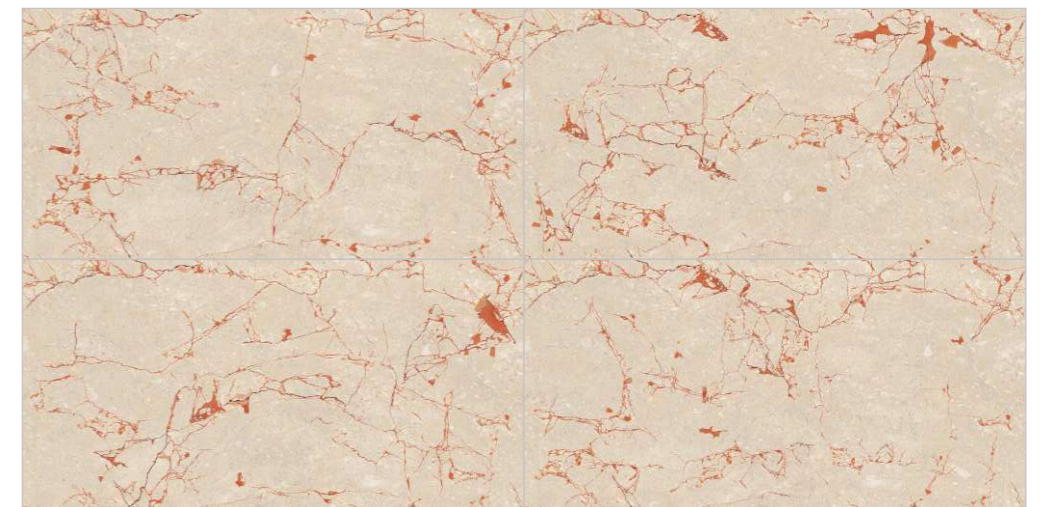

ENDMATCH POSSIBILITY : 2

TECHNICAL CHARACTERISTICS :