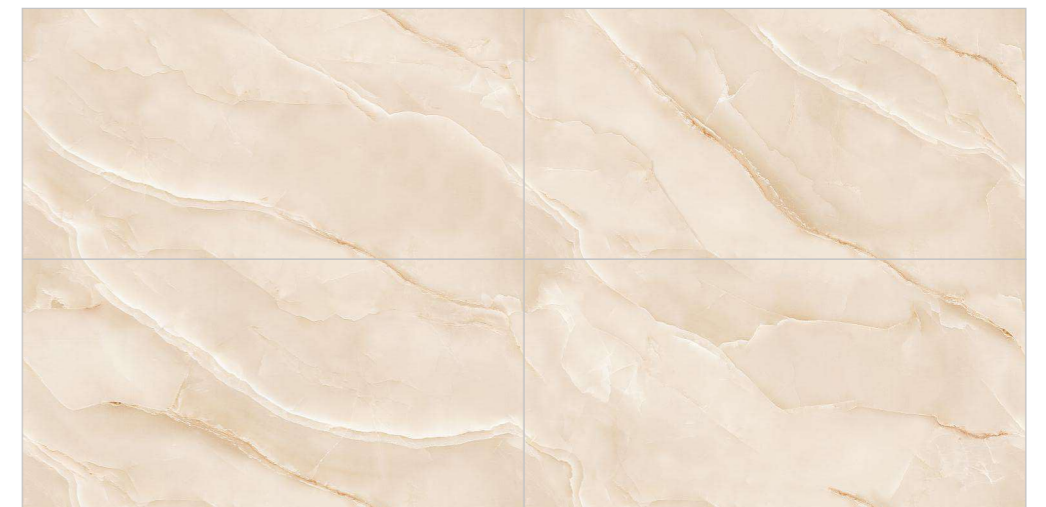

FORMATOS
600X1200MM
60X120CM
24"X48"
2'X4'

TECHNICAL CHARACTERISTICS :