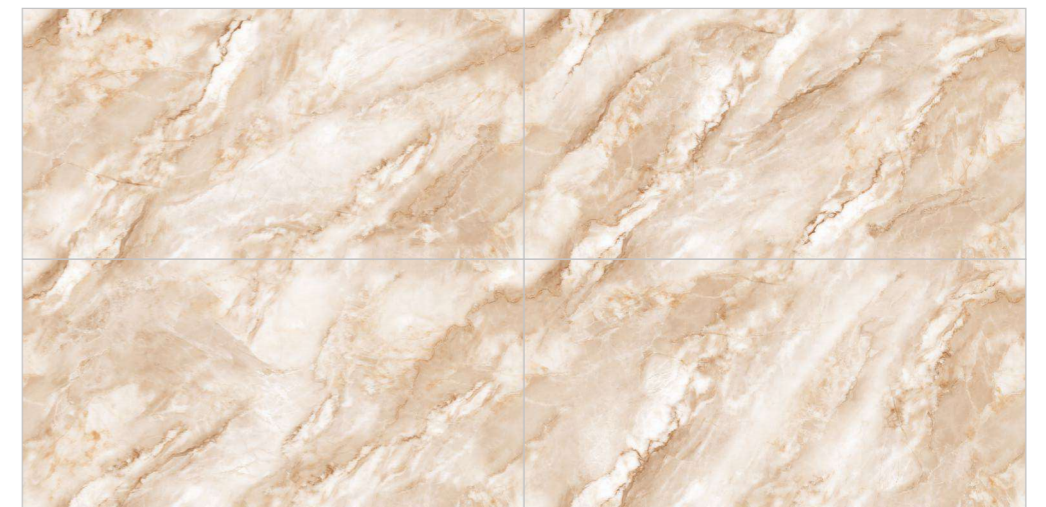

Wall : Antico Crema
Floor : Antico Crema

COLORS & SIZE

COMPOSITION 4PCS

ENDMATCH POSSIBILITY : 1

SILVER

NATURAL

ENDMATCH POSSIBILITY : 2

FORMATOS
600X1200MM
60X120CM
24"X48"
2'X4'