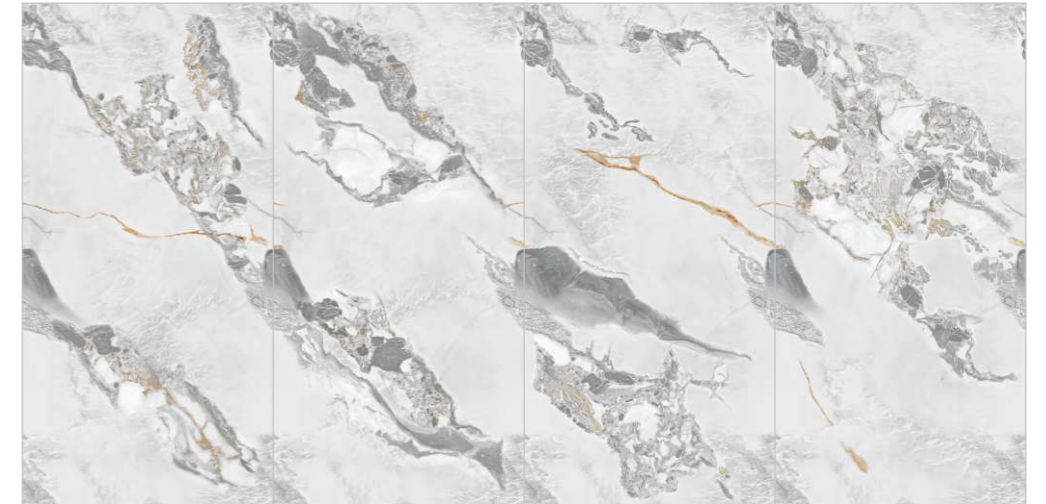

ENDMATCH POSSIBILITY : 2