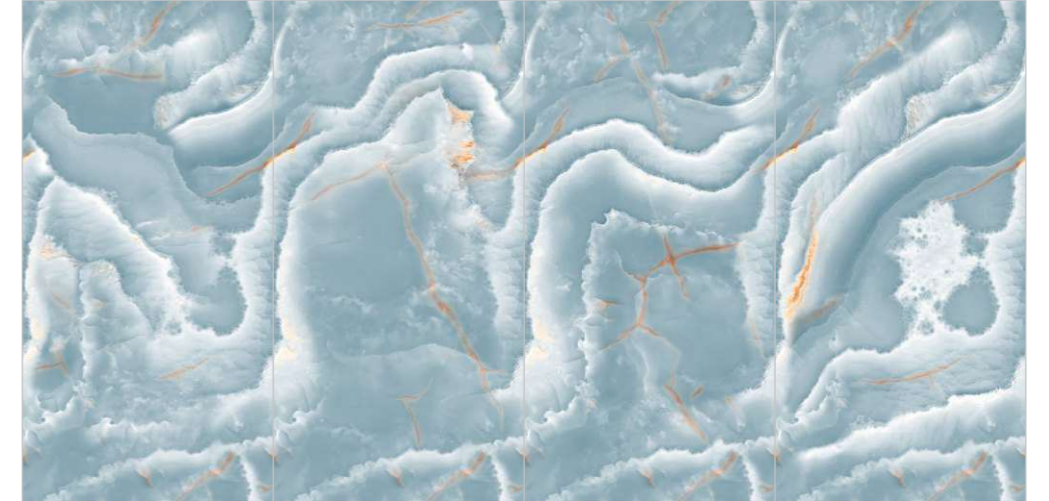

COMPOSITION 4PCS

ENDMATCH POSSIBILITY : 1