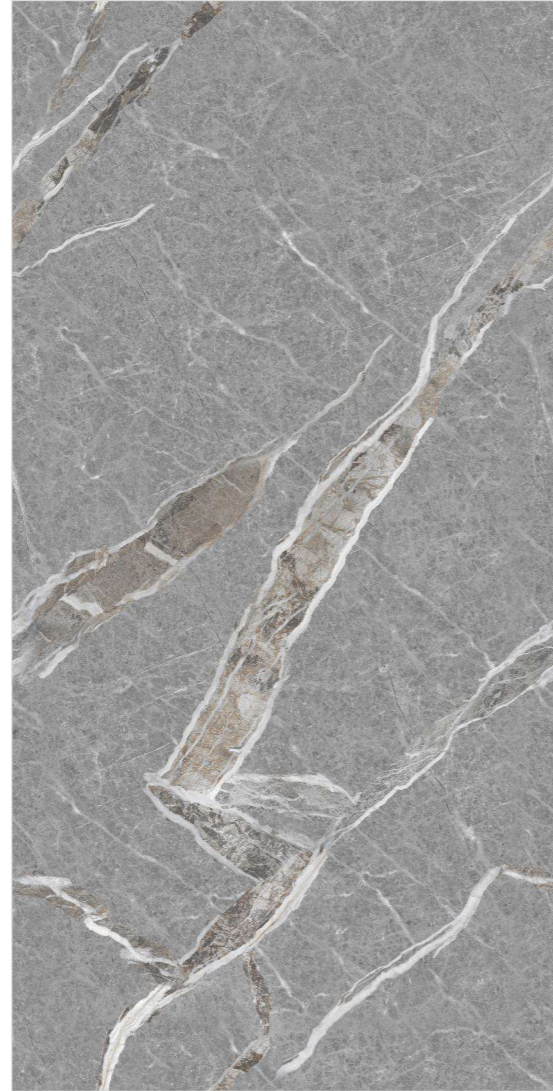

ENDMATCH POSSIBILITY : 2

TECHNICAL CHARACTERISTICS :

Wall : Alure Grey
Floor : Alure Grey

Tesselate
Infinite Sensation

COLORS & SIZE

COMPOSITION 4PCS

ENDMATCH POSSIBILITY : 1

BIANCO