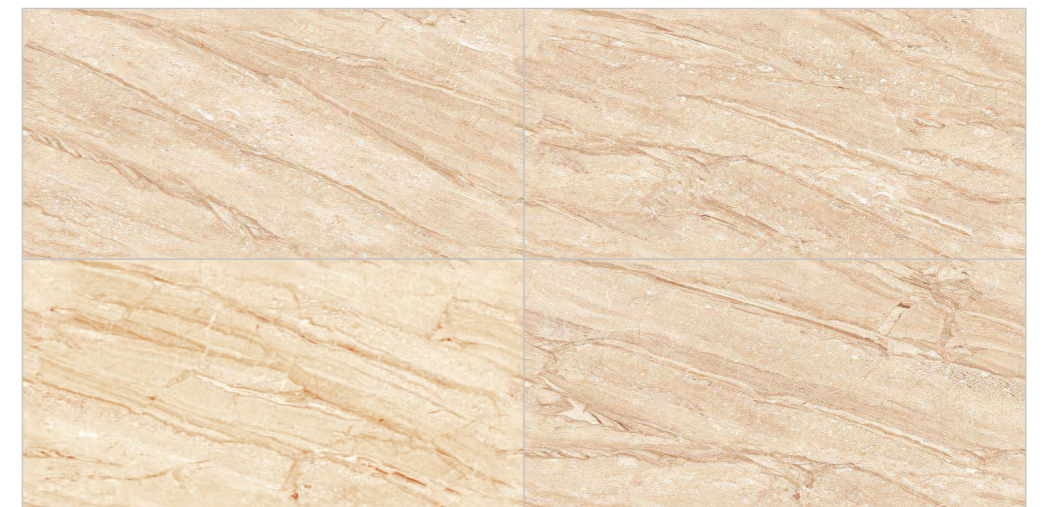

COMPOSITION 4PCS

ENDMATCH POSSIBILITY : 1

SILVER

BROWN

ENDMATCH POSSIBILITY : 2

FORMATOS
600X1200MM
60X120CM
24"X48"
2'X4'

TECHNICAL CHARACTERISTICS :

Wall : Dinaz Brown
Floor : Dinaz Brown