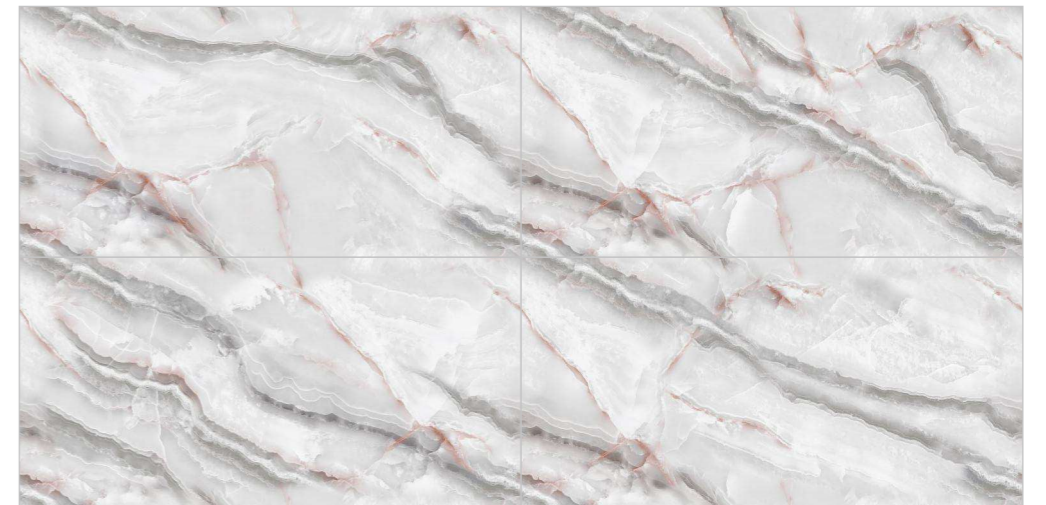

ENDMATCH POSSIBILITY : 2

FORMATOS
600X1200MM
60X120CM
24"X48"
2'X4'

TECHNICAL CHARACTERISTICS :