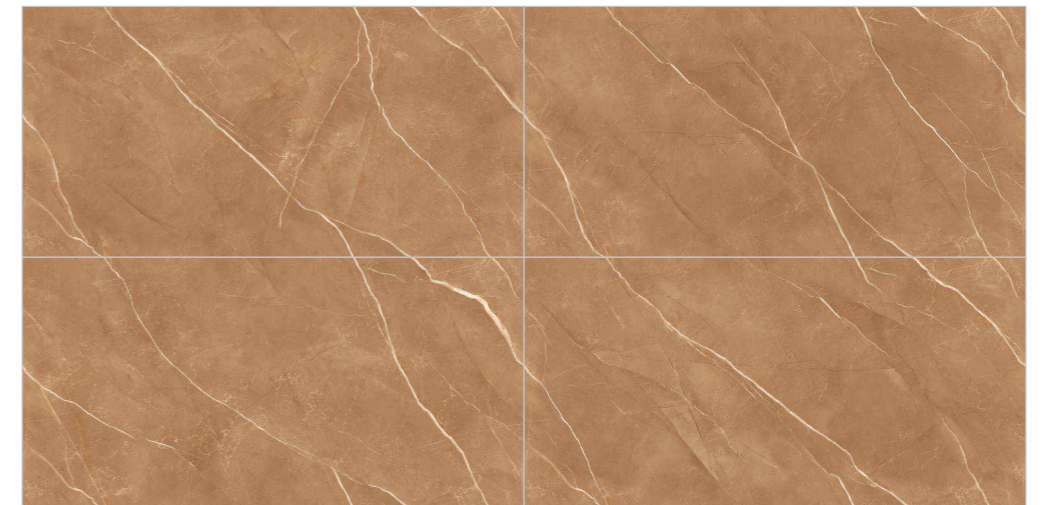

ENDMATCH POSSIBILITY : 2