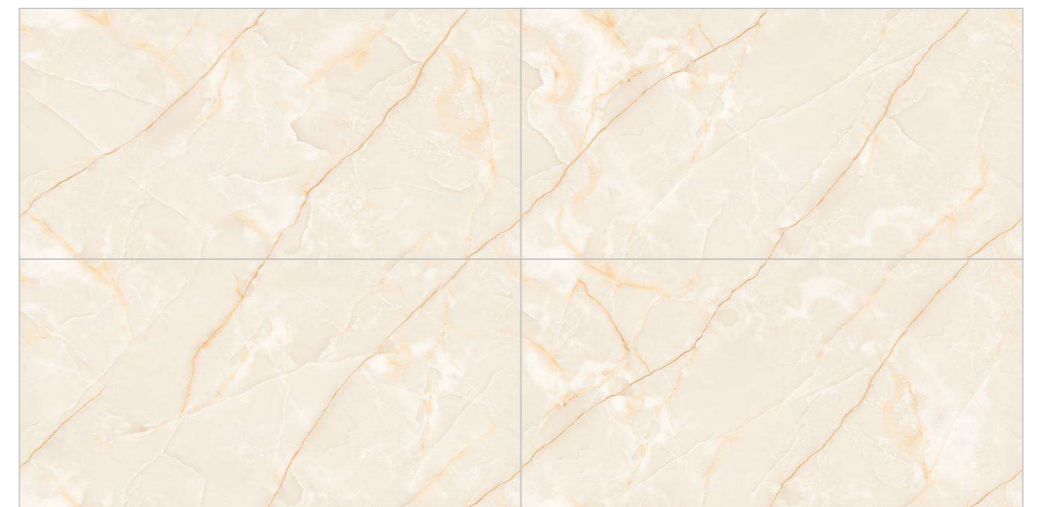

SILVER ONYX

FORMATOS
600X1200MM
60X120CM
24"X48"
2'X4'

TECHNICAL CHARACTERISTICS :

ENDMATCH POSSIBILITY : 1

ENDMATCH POSSIBILITY : 2

Wall : Athena Gold Onyx
Floor : Athena Gold Onyx

Tesselate
Infinite Sensation