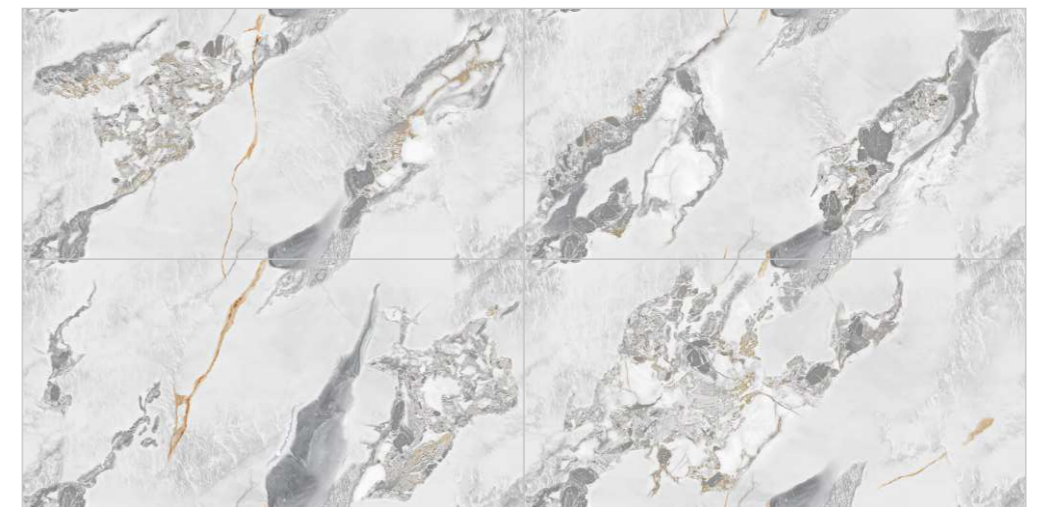

TECHNICAL CHARACTERISTICS :

BACK TO INDEX