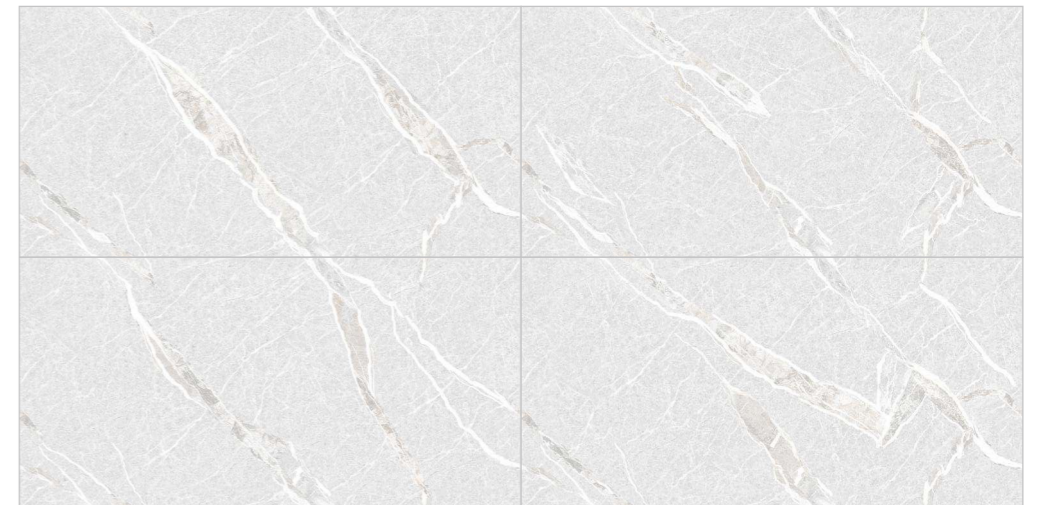

ENDMATCH POSSIBILITY : 2

FORMATOS
600X1200MM
60X120CM
24"X48"
2'X4'

TECHNICAL CHARACTERISTICS :