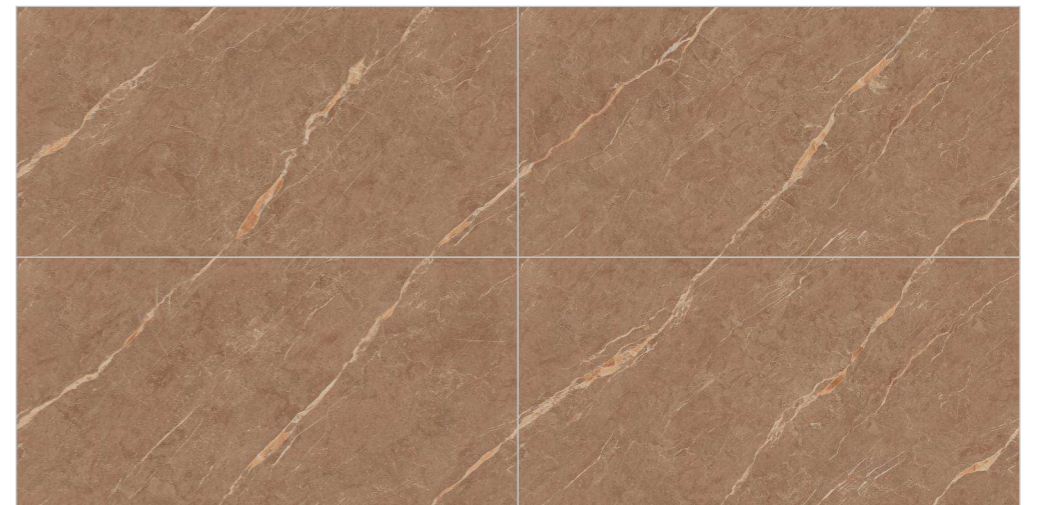

ENDMATCH POSSIBILITY : 2

FORMATOS
600X1200MM
60X120CM
24"X48"
2'X4'

TECHNICAL CHARACTERISTICS :