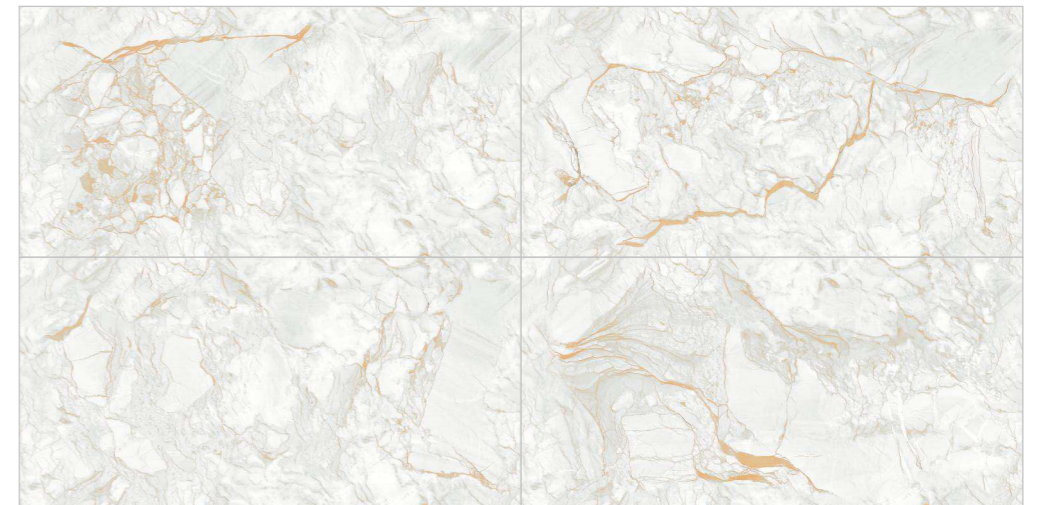

ENDMATCH POSSIBILITY : 2

TECHNICAL CHARACTERISTICS :