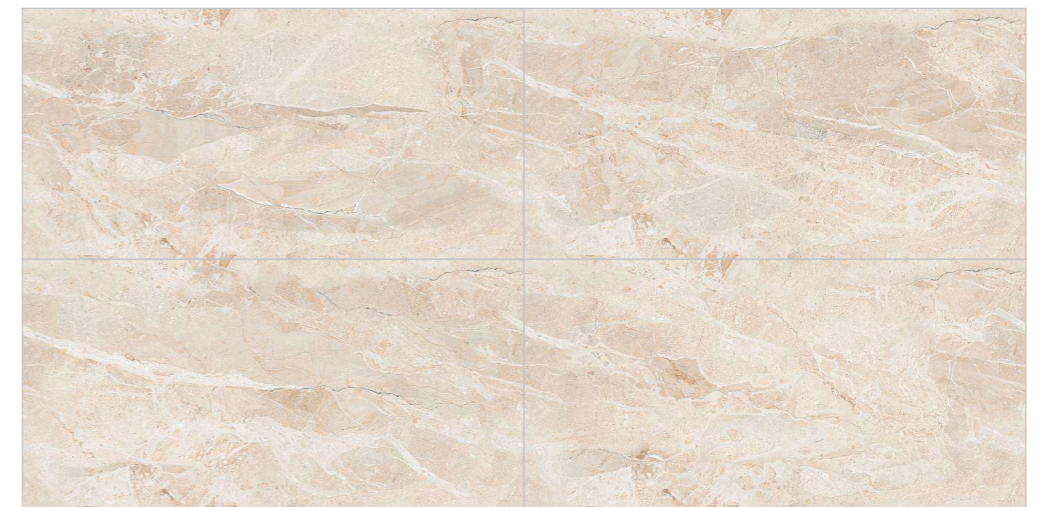

COLORS & SIZE

COMPOSITION 4PCS

ENDMATCH POSSIBILITY : 1

BEIGE

DOVE

ENDMATCH POSSIBILITY : 2

FORMATOS
600X1200MM
60X120CM
24"X48"
2'X4'

TECHNICAL CHARACTERISTICS :