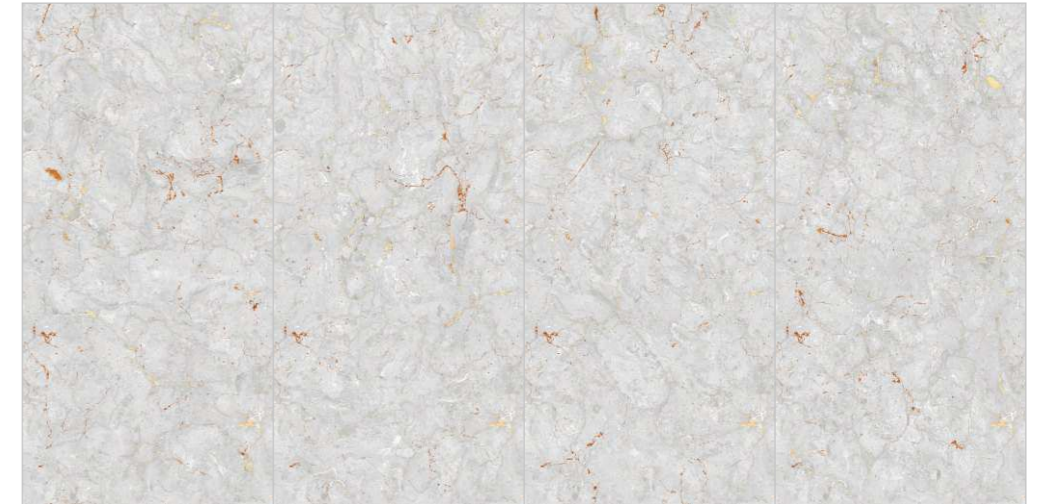

MERCURY

COLORS & SIZE

COMPOSITION 4PCS

ENDMATCH POSSIBILITY : 1

GREY

FORMATOS
600X1200MM
60X120CM
24"X48"
2'X4'

TECHNICAL CHARACTERISTICS :

ENDMATCH POSSIBILITY : 2

BACK TO INDEX