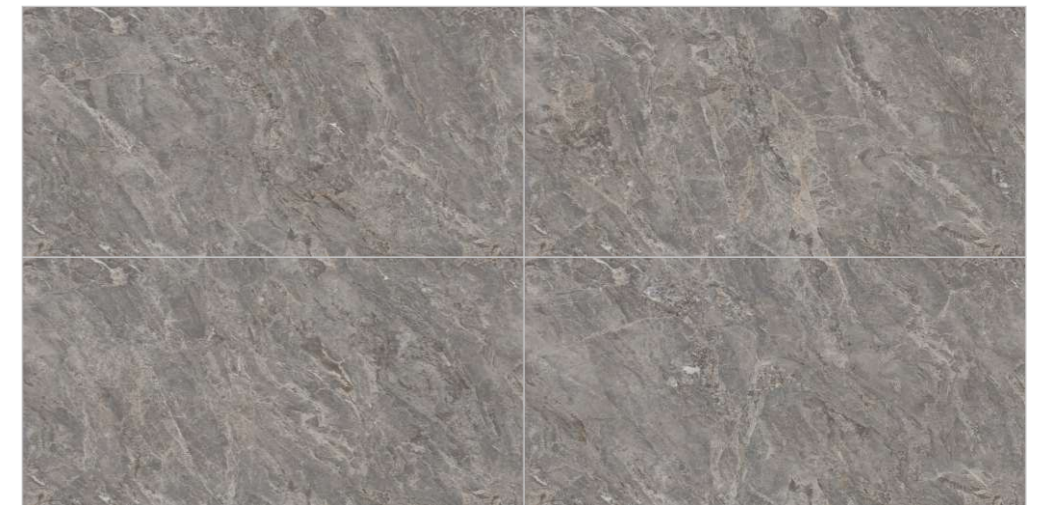

ENDMATCH POSSIBILITY : 2